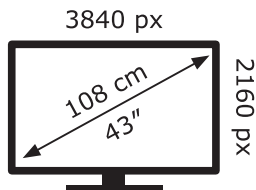

**ENERG** 

**LG Electronics**

43UQ75006LF

**54** kWh/1000h

ABCDEF**G**

**80** kWh/1000h

2019/2013